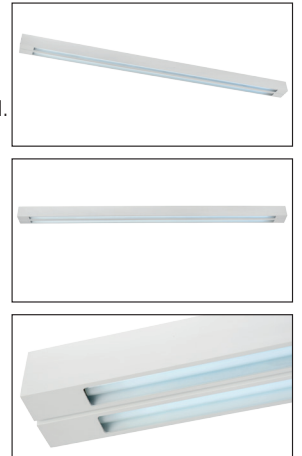

Ceiling light **LINO LED**
23118/16/30

- 1x16W/T5/SMD LED TUBE/1900lm/2700K/incl.
- H: 5,4cm/W: 3,2cm/L:123cm
- Black
- Aluminium
- T5 led tube 49030/16/31

23118/16/31

- 1x16W/T5/SMD LED TUBE/1900lm/2700K/incl.
- H: 5,4cm/W: 3,2cm/L:123cm
- White
- Aluminium
- T5 led tube 49030/16/31

Ceiling light **LINO LED**
23118/32/30

- 2x16W/T5/SMD LED TUBE/2800lm/2700K/incl.
- H: 5,4cm/W: 6,6cm/L:123cm
- Black
- Aluminium
- T5 led tube 49030/16/31

23118/32/31

- 2x16W/T5/SMD LED TUBE/2800lm/2700K/incl.
- H: 5,4cm/W: 6,6cm/L:123cm
- White
- Aluminium
- T5 led tube 49030/16/31

Pendant **LINO LED**
23418/16/30

- 1x16W/T5/SMD LED TUBE/1900lm/2700K/incl.
- H: 5,4cm/W: 3,2cm/L:123cm
- H: max. 135cm
- Black
- Aluminium
- T5 led tube 49030/16/31

23418/16/31

- 1x16W/T5/SMD LED TUBE/1900lm/2700K/incl.
- H: 5,4cm/W: 3,2cm/L:123cm
- H: max. 135cm
- White
- Aluminium
- T5 led tube 49030/16/31

Pendant **LINO LED**
23418/32/30

- 2x16W/T5/SMD LED TUBE/2800lm/2700K/incl.
- H: 5,4cm/W: 6,6cm/L:123cm
- H: max. 135cm
- Black
- Aluminium
- T5 led tube 49030/16/31

23418/32/31

- 2x16W/T5/SMD LED TUBE/2800lm/2700K/incl.
- H: 5,4cm/W: 6,6cm/L:123cm
- H: max. 135cm
- White
- Aluminium
- T5 led tube 49030/16/31